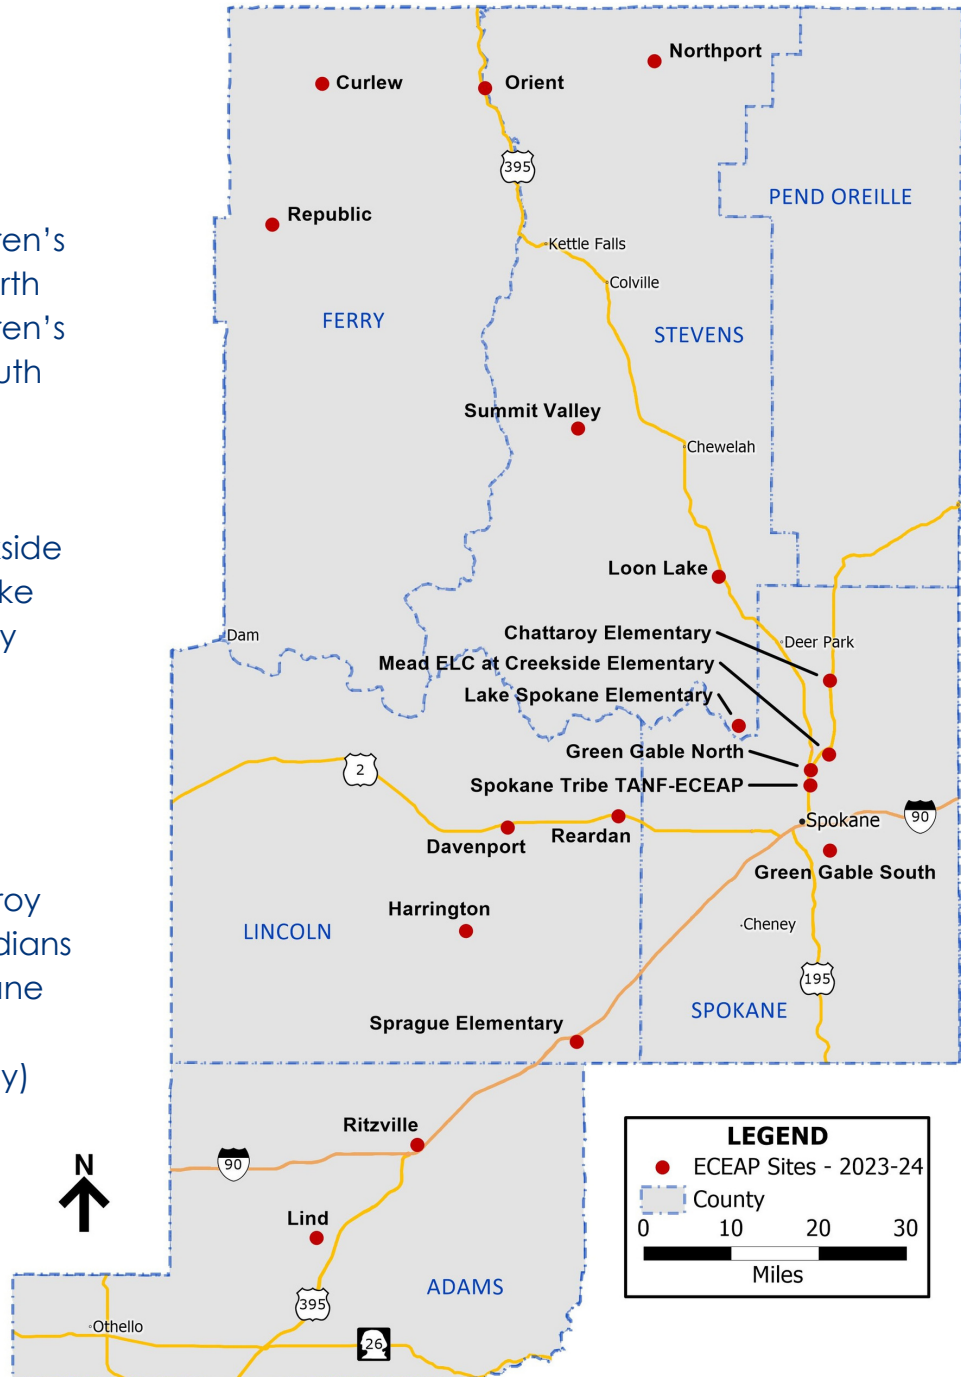

Early Childhood Services

ECEAP Site Locations

Locations:

- Curlew
- Davenport
- Green Gable Children's Learning Center North
- Green Gable Children's Learning Center South
- Harrington
- Lind
- Loon Lake
- Mead ELC at Creekside
- Nine Mile Falls at Lake Spokane Elementary
- Northport
- Orient
- Reardan
- Republic
- Ritzville
- Riverside at Chattaroy
- Spokane Tribe of Indians TANF Center, Spokane
- Sprague-Lamont
- Summit Valley (Addy)